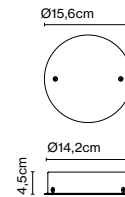

Circular Canopy 20W

Code	Finish	Dimming	Class
A693-008	● Black	Triac	II
A693-009	● Black	DALI (max. 16W)	II
A693-022	● Black	Casambi (max. 16W)	II

Materials
Structure: Painted iron

Product type: Accessory
Luminaire: 220 - 240 VAC TRIAC 20W (max.)
220 - 240 VAC DALI/Casambi 16W (max.)

Weight: Net 0,78 kg – Gross 1 kg
Package: 23 x 21 x 9 cm - 1 kg – VOL - 0,004 m³
Product notes: Canopy for 24V luminaires.

Wire installation: Hardwired
Canopy color: Black - Entry points: 3

Dimmable: Yes
Integrated dimmer: No
Dimming protocols: Phase cut (Triac)
DALI
Casambi