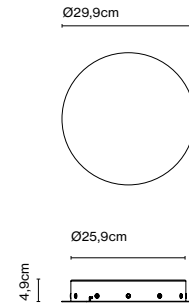

Wire installation: Hardwired
Canopy color: Black - Entry points: 9

Circular Canopy 100W

Code	Finish	Dimming	Class
A693-005	● Black	Triac	II
A693-006	● Black	DALI	II
A693-026	● Black	Casambi	II

Materials
Structure: Painted iron

Dimmable: Yes
Integrated dimmer: No
Dimming protocols: Phase cut (Triac)
DALI
Casambi

Product type: Accessory
Luminaire: 220 - 240 VAC TRIAC 100W (max.)
220 - 240 VAC DALI/Casambi 100W (max.)

Weight: Net 3,33 kg – Gross 3,8 kg
Package: 42 x 42 x 8 cm - 3,8 kg – VOL - 0,013 m³
Product notes: Canopy for 24V luminaires.