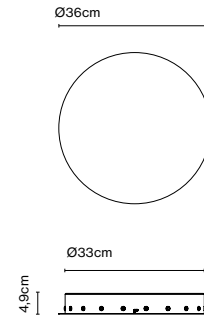

Wire installation: Hardwired
Canopy color: Black - Entry points: 19

Hook Accessory

Code	Finish
A693-007	● Black

Materials
Structure: Painted iron

Product type: Accessory
Weight: Net 0,01 kg – Gross 0,01 kg
Package: 2 x 2 x 5 cm - 0,01 kg – VOL - 0,002 m³