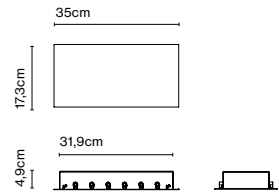

Materials
Structure: Painted iron

Product type: Accessory
Luminaire: 220 - 240 VAC TRIAC 50W (max.)
220 - 240 VAC DALI/Casambi 35W (max.)

Weight: Net 1,15 kg – Gross 1,4 kg
Package: 23 x 21 x 9 cm - 1,4 kg – VOL - 0,004 m³
Product notes: Canopy for 24V luminaires.

Weight: Net 2,11 kg – Gross 2,5 kg
Package: 41,5 x 21 x 7 cm - 2,5 kg – VOL - 0,006 m³
Product notes: Canopy for 24V luminaires.

Wire installation: Hardwired
Canopy color: Black - Entry points: 9

Circular Canopy 50W