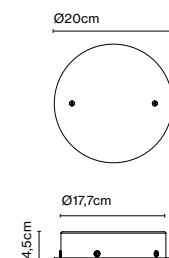

Circular Canopy 50W

Code	Finish	Dimming	Class
A693-010	● Black	Triac	II
A693-011	● Black	DALI (max. 35W)	II
A693-023	● Black	Casambi (max. 35W)	II

Materials
Structure: Painted iron

Product type: Accessory
Luminaire: 220 - 240 VAC TRIAC 50W (max.)
220 - 240 VAC DALI/Casambi 35W (max.)

Weight: Net 1,15 kg – Gross 1,4 kg
Package: 23 x 21 x 9 cm - 1,4 kg – VOL - 0,004 m³
Product notes: Canopy for 24V luminaires.

Wire installation: Hardwired
Canopy color: Black - Entry points: 5

Dimmable: Yes
Integrated dimmer: No
Dimming protocols: Phase cut (Triac)
DALI
Casambi